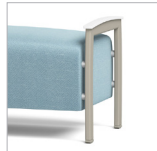

COASTAL BENCH METAL | 42" SW

COASTAL COLLECTION | METAL

COASTAL
COLLECTION | METAL

CBNM-7-42

W	D	H	SW	SD	SH	YDG*	WT
44.25	21.25	20.75	42	21	18.5	2	57

*If large repeat, contact customer service

FEATURES

- 1000 lb Dynamic & 2000 lb Static Capacities
- Component-based Construction:
Replaceable & Recoverable Components
- Dymetrol Suspension
- Certified Clean Air Gold
- Lifetime Warranty (includes 24/7 facilities)

OPTIONS

- Multiple Seat Widths (42", 60", 72")
- Solid Surface Arm Caps
- Metal Stand-Offs
- Secure Bottom Covers
(includes Tamper Resistant Fasteners)
- Combination Fabrics
- Moisture Barrier
- TB133 (Fire Barrier)
- Weighted

ARM CAP OPTIONS

Solid Surface Arm Cap

OTHER OPTIONS

Metal Stand-Offs

Secure Bottom Covers