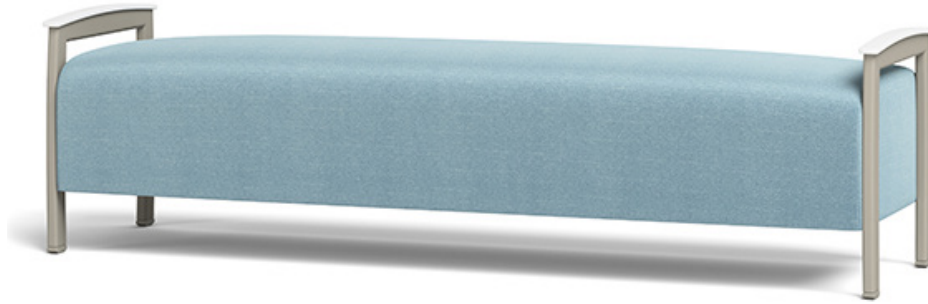

COASTAL BENCH METAL | 72" SW

COASTAL COLLECTION | METAL

COASTAL
COLLECTION | METAL

CBNM-7-72

W	D	H	SW	SD	SH	YDG*
74.75	21.25	20.75	72	21	18.5	3.5

*If large repeat, contact customer service

FEATURES

- 1000 lb Dynamic & 2000 lb Static Capacities
- Component-based Construction:
Replaceable & Recoverable Components
- Dymetrol Suspension
- Certified Clean Air Gold
- Lifetime Warranty (includes 24/7 facilities)

OPTIONS

- Multiple Seat Widths (42", 60", 72")
- Solid Surface Arm Caps
- Metal Stand-Offs
- Secure Bottom Covers
(includes Tamper Resistant Fasteners)
- Combination Fabrics
- Moisture Barrier
- TB133 (Fire Barrier)
- Weighted

ARM CAP OPTIONS

Solid Surface Arm Cap

OTHER OPTIONS

Metal Stand-Offs

Secure Bottom Covers