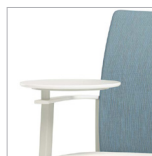

TABLET OPTIONS

300 lb Capacity Tablet