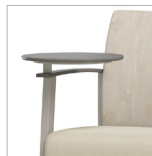

**SEAT FEATURES**

Clean-Out Feature (Standard)

Wear Point Seat Rotation

**SEAT OPTION**

All Sides Clean-Out (Island Seat) Option

**ARM FEATURE**

Solid Surface Arm Cap (Standard)

**TABLET OPTIONS**