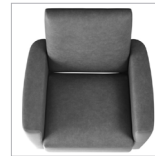

OPTIONS

- Clean-Out Option (add C to Model Number)
- Arm Caps available in multiple materials
- Tablets with 300 lb Capacity
- Tablets available in multiple materials
with Integrated Cup Holder option
- Combination Fabrics
- Custom Finishes
- Moisture Barrier
- TB133 (Fire Barrier)
- Perma-Coat Wood Leg Protector
- Weighted

SEAT/BACK STYLE

Straight

SEAT OPTION

Clean-Out Option

BASE/LEG STYLE

Wood Leg

ARM CAP OPTIONS

Wood Arm Cap