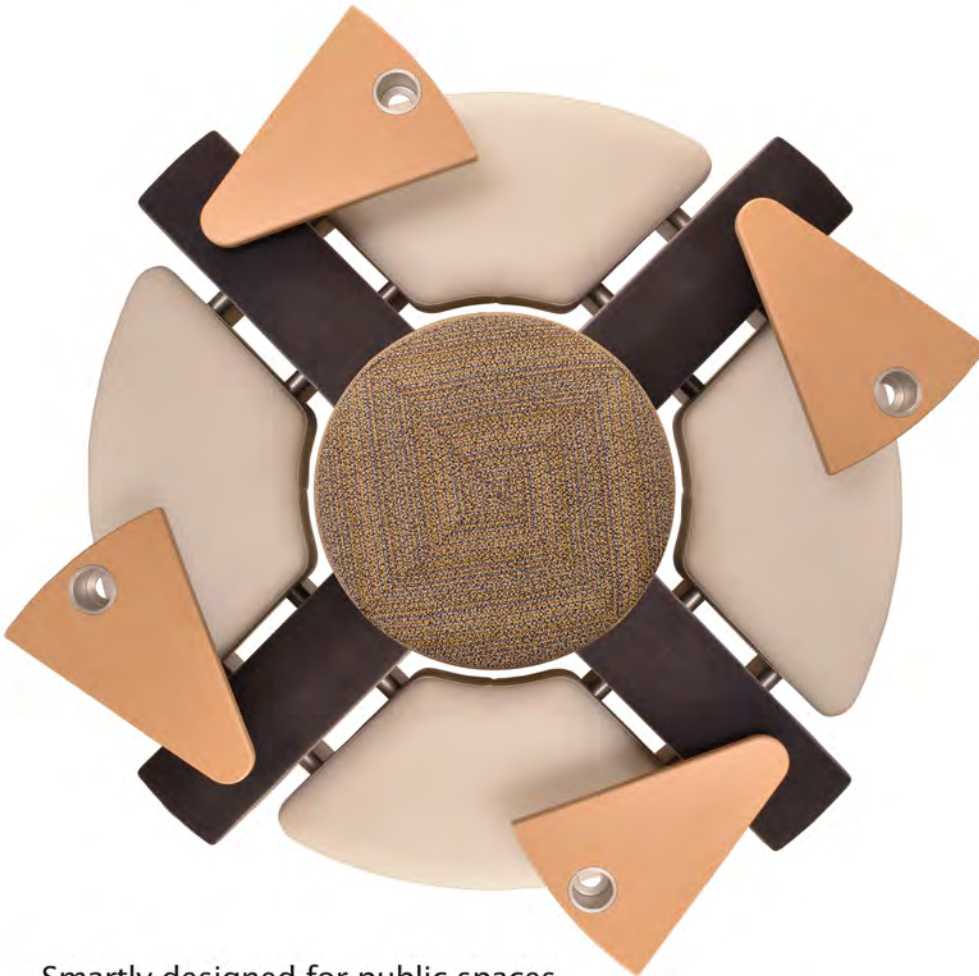

RoundAbout Seating

Dia: 92" (tablets out)
 Dia: 73.5" (tablets in)
 h: 34" sh: 19.5"
 sw: 41.5" sd: 19.75"
 aw: 8.25" ah: 26.75"

Smartly designed for public spaces.

Generous All-sides Clean Out with Brushed Aluminum Supports

Ultra-strong Tablet Arm with Solid Aluminum Cup Holder Option

Black Metal Plinth Base and Powder Coated Solid Steel Legs Offer a 10" clearance for ease of maintenance.

Flat mount, water-proof power center allows for 6 devices to charge at once. 4 USB Ports and 1 Duplex