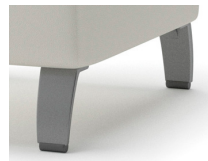

Bay Chair - 22" sw

Coastal Collection

Item: **CBAY-1-22**

Dimensions:

w: 22	sw: 22
d: 29.5	sd: 19
h: 37	sh: 19
	bh: 20

Weight: 42 lbs.

COM: 2.75 yards

(if large repeat, contact customer service)

Back View

Tablet Arm Option (300+ lb Capacity)

Tapered Seat Unit

Straight Seat Unit

Leg Options

Wood Legs

Brushed Alum. Legs

Mobile Options

Heavy Duty Casters

Recessed Pull Handle

Coordinating Products:

Marina/Bay Ottoman, Tide Seating, Marina Seating, Reef Seating, Coastal Benches, Coastal A-Tables