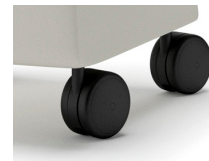

Bay Chair - 22" sw

Coastal Collection

Item: **CBAY-1-22**

Dimensions:

w: 22	sw: 22
d: 29.5	sd: 19
h: 37	sh: 19
	bh: 20

Weight: 42 lbs.

COM: 2.75 yards

(if large repeat, contact customer service)

Back View

Tablet Arm Option (300+ lb Capacity)

Tapered Seat Unit

Straight Seat Unit

Leg Options

Wood Legs

Brushed Alum. Legs

Mobile Options

Heavy Duty Casters

Recessed Pull Handle

Coordinating Products:

Marina/Bay Ottoman, Tide Seating, Marina Seating, Reef Seating, Coastal Benches, Coastal A-Tables