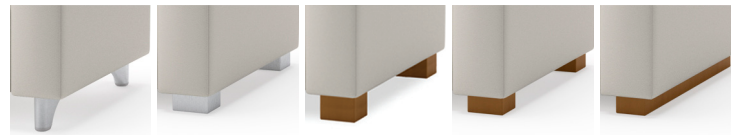

Back View

Tablet Arm with Cup Holder (300+ lb Capacity)  
Shelf Option (Casters shown)

Wood & 3DL Arm Caps (Wood Base shown)

Power Port Option with Plug-in Cord  
(Brushed Aluminum Sleeves shown)

#### Leg Options

Alum. Nave Legs

Alum. Sleeves

3" Wood Legs

2" Wood Legs  
(Original Style)

2" Wood Base

Note: 2" High Legs (the original leg & base) reduce the seat height and overall height by 1" on seating & ottmans.