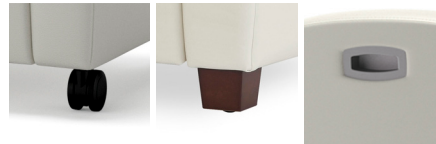

Back View

Tablet Arm with Cup Holder (300+ lb Capacity)
Shelf Option (Casters shown)

Power Port Option with Plug-in Cord

Power Port Options

Leg Options

Alum. Nave Legs

Wood Legs

Mobile Options

Heavy Duty Casters

Hide & Go Mobility

Recessed Pull Handle

Hide & Go | Beautifully Concealed Mobility

Coordinating Products:

Settee, Sofa, Ottomans, Table Collections