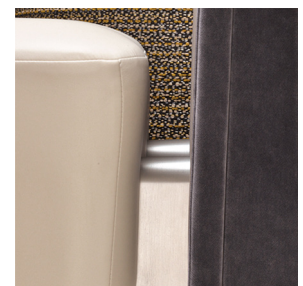

**Features:**

- Lifetime Warranty
- Replaceable & Recoverable Components
- Dymetrol Suspension

Top View

Cup Holder Option

Power Port Option with Plug-in Cord

**Power Port Options**

All Black

All White

Silver/White

Leg Detail

Clean-Out Feature