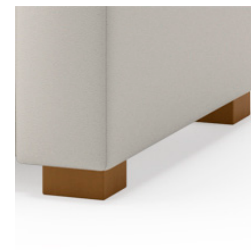

### Leg Options

Alum. Nave Legs

Alum. Sleeves

Heavy Duty Casters

3" Wood Legs

2" Wood Legs (Original Style)

Note: 2" High Legs (the original leg) reduce the seat height and overall height by 1" on seating & ottmans.