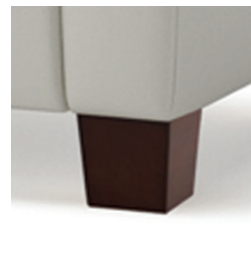

Soirée/Flair Single Ottoman

The Lounge Collection

Item: **SOT1**

Dimensions:

w: 26
d: 22
h: 18.5

Weight: 45 lbs.

COM: 3 yards
(if large repeat, contact customer service)

Options:

- Brushed Aluminum Nave Legs
- Wood Legs
- Heavy Duty Casters
- Perma-Coat Wood Leg Protector
- Weighted
- Secure Bottom Cover
- Combination Fabrics
- Custom Finishes
- Moisture Barrier
- TB133 (Fire Barrier)

Features:

- Lifetime Warranty
- Replaceable & Recoverable Components
- Hard Maple
- Dymetrol Suspension
- Blanket-wrapped shipping (no cardboard waste)

Leg Options

Wood Legs

Coordinating Products:

Chair, Settee, Sofa, Ottomans, Table Collections

800.235.0234

integraseating.com

v.1