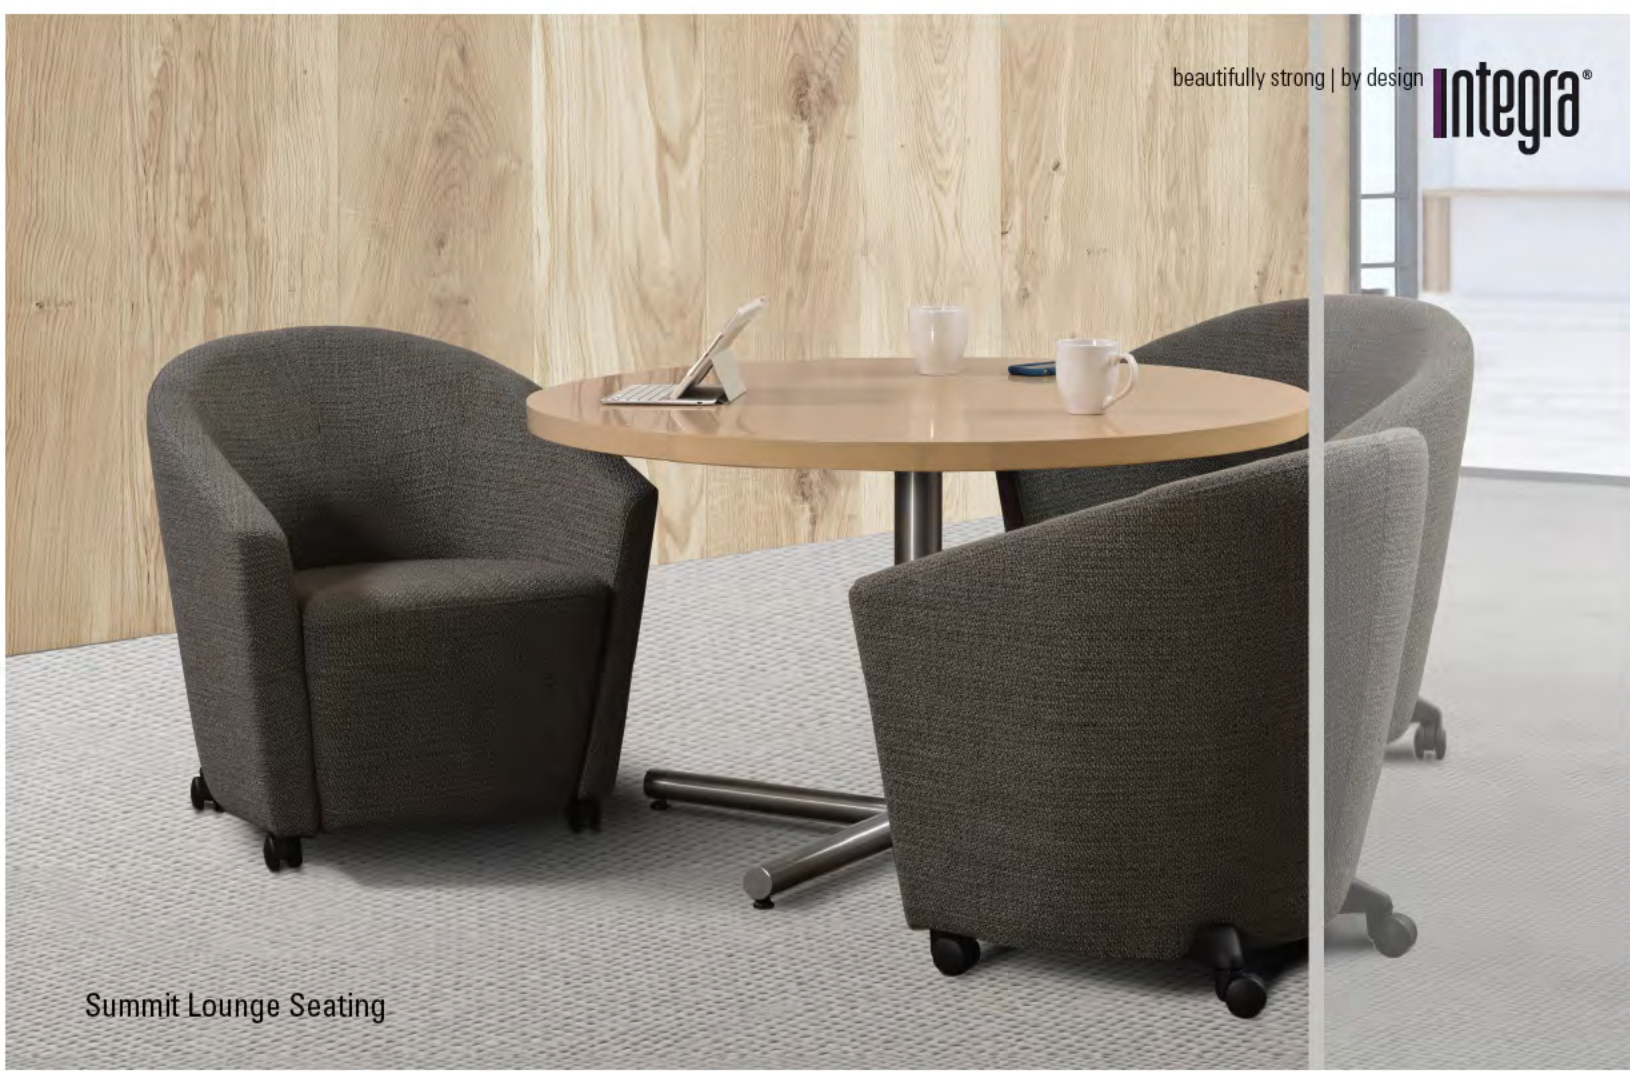

beautifully strong | by design

Integra[®]

Summit Lounge Seating

Summit Lounge Seating

Chairs & Ottomans | Two chair widths with clean-out

Arm Cap Options | Wood & solid surface caps

Base/Leg Options | Swivel bases, wood & metal legs, casters

A-Tables

Top Options | Many sizes, veneer and HPL over solid wood edge, eight edge details

Leg Options | Four heights, seven solid wood leg styles, pedestal bases

Integra Strength & Quality | Chairs have 2000 lb capacity