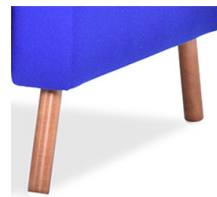

Solid Wood Legs