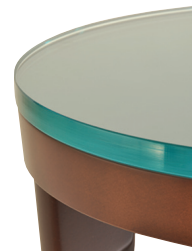

Rendezvous Coffee Table

The Lounge Collection

Item: **RT482218**

Dimensions:
w: 48
d: 22
h: 18

Weight: 35 lbs.

Options:

- Straight or Arched Apron
- Veneer or Laminate Tops
- Laminate Onlay (over Solid Wood Edge)
- 1/2" Solid Surface Top (epoxied on)
- 3/4" Glass Top (set-on-top)
- Perma-Coat Wood Leg Protector
- Tamper-Resistant Fasteners
- Custom Finishes

Features:

- Lifetime Warranty
- Hard Maple
- Blanket-wrapped shipping (no cardboard waste)

Straight Apron

Arched Apron

Top Options (shown on A-Table)

Veneer or Laminate Onlay
(over Solid Wood Top)

1/2" Solid Surface
(epoxied on)

3/4" Glass (set-on-top)

Perma-Coat Wood
Leg Protector

Coordinating Products:

Chair, Settee, Sofa, Ottomans, Bench