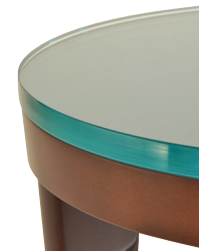

Rendezvous End Tables

The Lounge Collection

Item: **RT222218, RT222222, RT303018 or RT303022**

Dimensions:
 w: 22 or 30
 d: 22 or 30
 h: 18 or 22

Weight: Various

Options:

- Straight or Arched Apron
- Veneer or Laminate Tops
- Laminate Onlay (over Solid Wood Edge)
- 1/2" Solid Surface Top (epoxied on)
- 3/4" Glass Top (set-on-top)
- Perma-Coat Wood Leg Protector
- Tamper-Resistant Fasteners
- Custom Finishes

Features:

- Lifetime Warranty
- Hard Maple
- Blanket-wrapped shipping (no cardboard waste)

Straight Apron

Arched Apron

Perma-Coat Wood Leg Protector

Top Options (shown on A-Table)

Veneer or Laminate Onlay (over Solid Wood Top)

1/2" Solid Surface (epoxied on)

3/4" Glass (set-on-top)

Coordinating Products:

Chair, Settee, Sofa, Ottomans, Bench