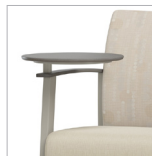

SEAT FEATURES

Clean-Out Feature (Standard)

Wear Point Seat Rotation

SEAT OPTION

All Sides Clean-Out (Island Seat) Option

ARM FEATURE

Solid Surface Arm Cap (Standard)

TABLET OPTIONS