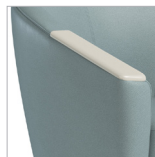

Swivel or Static Base

SEAT FEATURE

Clean-Out Feature

SEAT WIDTH OPTIONS

Standard

XL

ARM CAP OPTIONS

Solid Surface Arm Cap