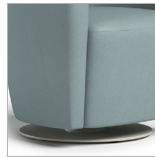

SUMMIT | 360° SWIVEL OR STATIC BASE

ALPINE LOUNGE COLLECTION

SMB3 (Swivel Base)	W	D	H	SW	SD	SH	BH	AH	YDG*	WT
SMBST (Static Base)	28	28	30.5	21	20.5	17.5	16	22	5	85

*If large repeat, contact customer service

Swivel or Static Base

SEAT FEATURE

Clean-Out Feature

SEAT WIDTH OPTIONS

Standard

XL

ARM CAP OPTIONS

Solid Surface Arm Cap