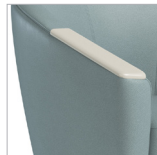

Metal Leg

Wood Leg

SEAT FEATURE

Clean-Out Feature

SEAT WIDTH OPTIONS

Standard

XL

ARM CAP OPTIONS