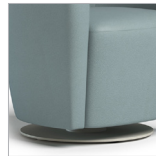

BASE/LEG STYLE

Swivel or Static Base