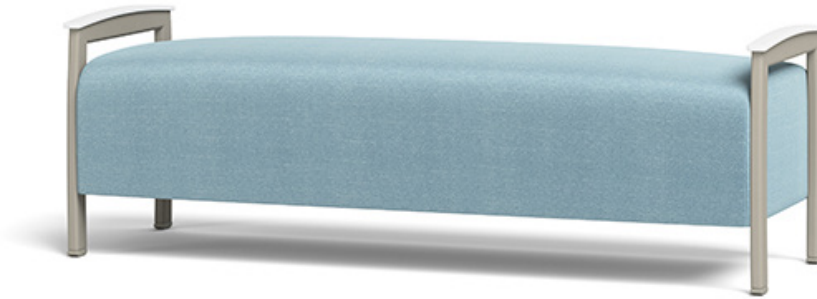

COASTAL BENCH METAL | 60" SW

COASTAL COLLECTION | METAL

COASTAL
COLLECTION | METAL

CBNM-7-60

W	D	H	SW	SD	SH	YDG*
62.75	21.25	20.75	60	21	18.5	3

*If large repeat, contact customer service

FEATURES

- 1000 lb Dynamic & 2000 lb Static Capacities
- Component-based Construction: Replaceable & Recoverable Components
- Dymetrol Suspension
- LEVEL[®], BIFMA's sustainability certification program for furniture
- LEVEL Credit 7.4.4 (Target Chemical Elimination)
- Certified Clean Air Gold (Intertek IAQ)
- Lifetime Warranty (includes 24/7 facilities)

ARM CAP OPTIONS

Solid Surface Arm Cap

OTHER OPTIONS

Metal Stand-Offs

Secure Bottom Covers

OPTIONS

- Multiple Seat Widths (42", 60", 72")
- Solid Surface Arm Caps
- Metal Stand-Offs
- Secure Bottom Covers (includes Tamper-Resistant Fasteners)
- Combination Fabrics
- Moisture Barrier
- TB133 (Fire Barrier)
- Weighted