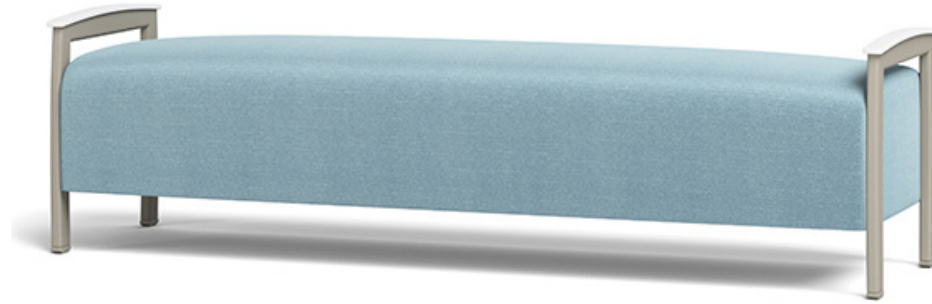

COASTAL BENCH METAL | 72" SW

COASTAL COLLECTION | METAL

COASTAL
COLLECTION | METAL

CBNM-7-72

W	D	H	SW	SD	SH	YDG*
74.75	21.25	20.75	72	21	18.5	3.5

*If large repeat, contact customer service

FEATURES

- 1000 lb Dynamic & 2000 lb Static Capacities
- Component-based Construction: Replaceable & Recoverable Components
- Dymetrol Suspension
- LEVEL[®], BIFMA's sustainability certification program for furniture
- LEVEL Credit 7.4.4 (Target Chemical Elimination)
- Certified Clean Air Gold (Intertek IAQ)
- Lifetime Warranty (includes 24/7 facilities)

OPTIONS

- Multiple Seat Widths (42", 60", 72")
- Solid Surface Arm Caps
- Metal Stand-Offs
- Secure Bottom Covers (includes Tamper-Resistant Fasteners)
- Combination Fabrics
- Moisture Barrier
- TB133 (Fire Barrier)
- Weighted

ARM CAP OPTIONS

Solid Surface Arm Cap

OTHER OPTIONS

Metal Stand-Offs

Secure Bottom Covers