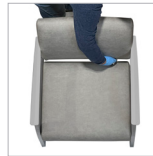

LOW TIDE METAL ARMLESS | 42" SW

COASTAL COLLECTION | METAL

COASTAL
COLLECTION | METAL

CTMALO-1-42

W	D	H	SW	SD	SH	BH	YDG*
44	27.5	34	42	19	18.5	16.5	3

*If large repeat, contact customer service

FEATURES

- Clean-Out Between Seat and Back
- Wear Point Seat Rotation
- Wall Saver Design
- Freestanding and Systems
- 1000 lb Dynamic & 2000 lb Static Capacities
- Component-based Construction: Replaceable & Recoverable Components
- Steel Inner Construction
- Dymetrol Suspension
- LEVEL[®], BIFMA's sustainability certification program for furniture
- LEVEL Credit 7.4.4 (Target Chemical Elimination)
- Certified Clean Air Gold (Intertek IAQ)
- Lifetime Warranty (includes 24/7 facilities)

SEAT FEATURES

Clean-Out Feature (Standard)

Wear Point Seat Rotation

SEAT OPTION

All Sides Clean-Out (Island Seat) Option

SYSTEM SEATING EXAMPLES (other configurations available)

2-Seat System with End Table