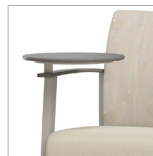

SEAT FEATURES

Clean-Out Feature (Standard)

Wear Point Seat Rotation

SEAT OPTION

All Sides Clean-Out (Island Seat) Option

ARM FEATURE

Solid Surface Arm Cap (Standard)

TABLET OPTIONS