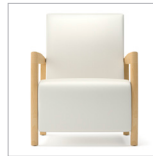

SEAT/BACK STYLES

Straight