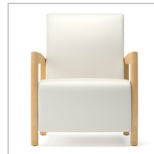

SEAT/BACK STYLE

Straight