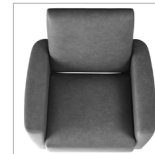

OPTIONS

- Clean-Out Option (add C to Model Number)
- Arm Caps available in multiple materials
- Tablets with 300 lb Capacity
- Tablets available in multiple materials (Solid Surface achieves Sustainability Certificates)
- Tablets with Integrated Cup Holder
- Combination Fabrics
- Custom Finishes
- Moisture Barrier
- TB133 (Fire Barrier)
- Perma-Coat Wood Leg Protector
- Weighted

SEAT/BACK STYLE

Straight

SEAT OPTION

Clean-Out Option

BASE/LEG STYLE

Wood Leg

ARM CAP OPTIONS

Wood Arm Cap