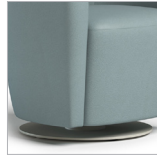

BASE/LEG STYLE

Swivel or Static Base