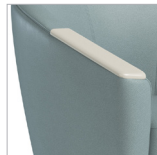

Swivel or Static Base

SEAT FEATURE

Clean-Out Feature

SEAT WIDTH OPTIONS

Standard

XL

ARM CAP OPTIONS

Solid Surface Arm Cap