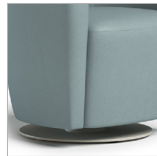

BASE/LEG STYLE

Swivel or Static Base