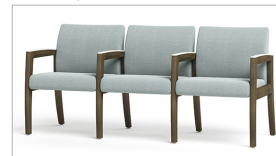

3-Seat System