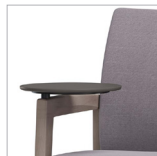

TABLET OPTIONS

300 lb Capacity Tablet